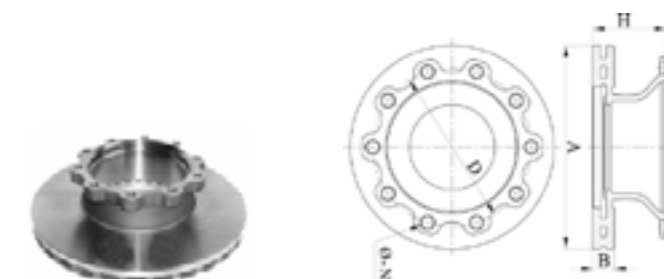

Discos ZF

Ref. Trapaco	Ref. original	A	B	C	H	D	taladros
57.466.102-00A	2135830	430	45	203	131	235	10 / M16x1,5