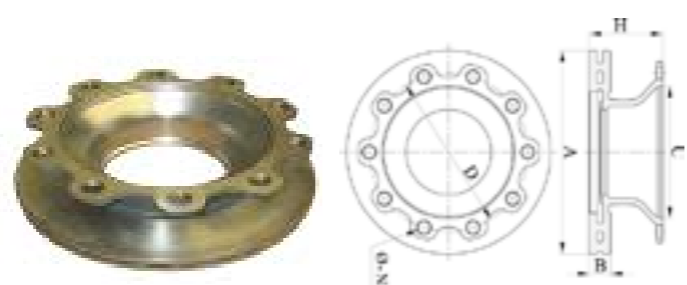

Discos DAF

Ref. Trapaco	Ref. original	A	B	C	H	D	taladros
57.106.200-00A	1238372 1G35170/0040	460	48	170	119	195	10 / M16x2

Ref. Trapaco	Ref. original	A	B	C	H	D	taladros
57.106.211-00A	41812563	432	45				

NUEVO ITEM
NOVO ITEM

Ref. Trapaco	Ref. original	A	B	C	H	D	taladros
57.106.203-80A	1812563	432	45				

Discos Fruehauf - SMB

Ref. Trapaco	Ref. original	A	B	C	H	D	taladros
57.186.100-00A	MO69018 M20013501	430	45	280	155	335	10 / 26,5