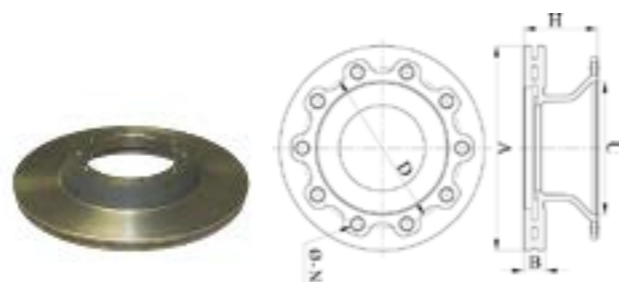

Discos DAF

Ref. Trapaco	Ref. original	A	B	C	H	D	taladros
57.106.200-00A	1238372 1G35170/0040	460	48	170	119	195	10 / M16x2

Ref. Trapaco	Ref. original	A	B	C	H	D	taladros
57.106.211-00A	41812563	432	45				

NUEVO ITEM
NOVO ITEM

Ref. Trapaco	Ref. original	A	B	C	H	D	taladros
57.106.203-80A	1812563	432	45				

Discos Fruehauf - SMB

Ref. Trapaco	Ref. original	A	B	C	H	D	taladros
57.186.100-00A	MO69018 M20013501	430	45	280	155	335	10 / 26,5

¿BUSCAN CONFUNDIRTE?
ESTÃO A TENTAR CONFUNDI-LO?

NO TE PIERDAS
NÃO MISS

Somos el único camino a BPW
Somos o único caminho para a BPW

Único distribuidor BPW para España y Portugal
Distribuidor único de BPW para Espanha e Portugal

Discos BPW

Ref. Trapaco	Ref. original	A	B	C	H	D	taladros
57.046.370-00A	0308834067	377	45	290	159,5	335	10 / 23
57.046.377-00A	0308834087	377	45	290	169,5	335	10 / 23
57.046.380-00A	0308834217	374	45		159,5	335	10 / 22,5
57.046.384-00A	0308835127 0308835057	430	45		159,5	335	10 / 22,5