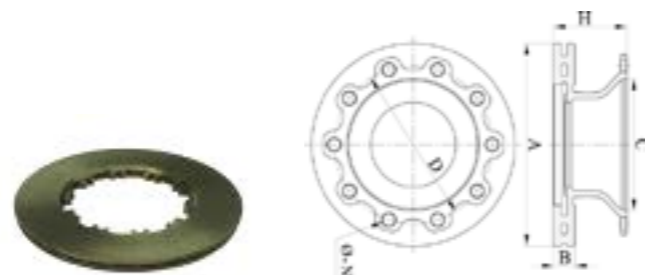

Discos VALX LT

NUEVO ITEM
NOVO ITEM

Ref. Trapaco	Ref. original	A	B	C	H	D	taladros
57.876.001-00A	5039000001 5026000001	430	45	187,5			

Discos VOLVO

Ref. Trapaco	Ref. original	A	B	C	H	D	taladros
57.146.222-00A	85103803 21575071	434	45	220	45	0	0