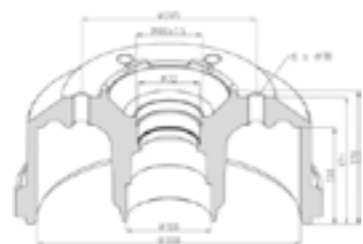

Ref. Trapaco	Ref. original	A	B	C	H	D	taladros
57.016.470-00A	6753345504	308		205	179		6 / D18

Tambores R.V.I.

Ref. Trapaco	Ref. original	A	B	C	H	D	taladros
57.256.025-00A	5010098949	414	231	280,8	277	335	10 / D26

Ref. Trapaco	Ref. original	A	B	C	H	D	taladros
57.156.002-00A	194435	414	186	280,8	234	335	10 / D26